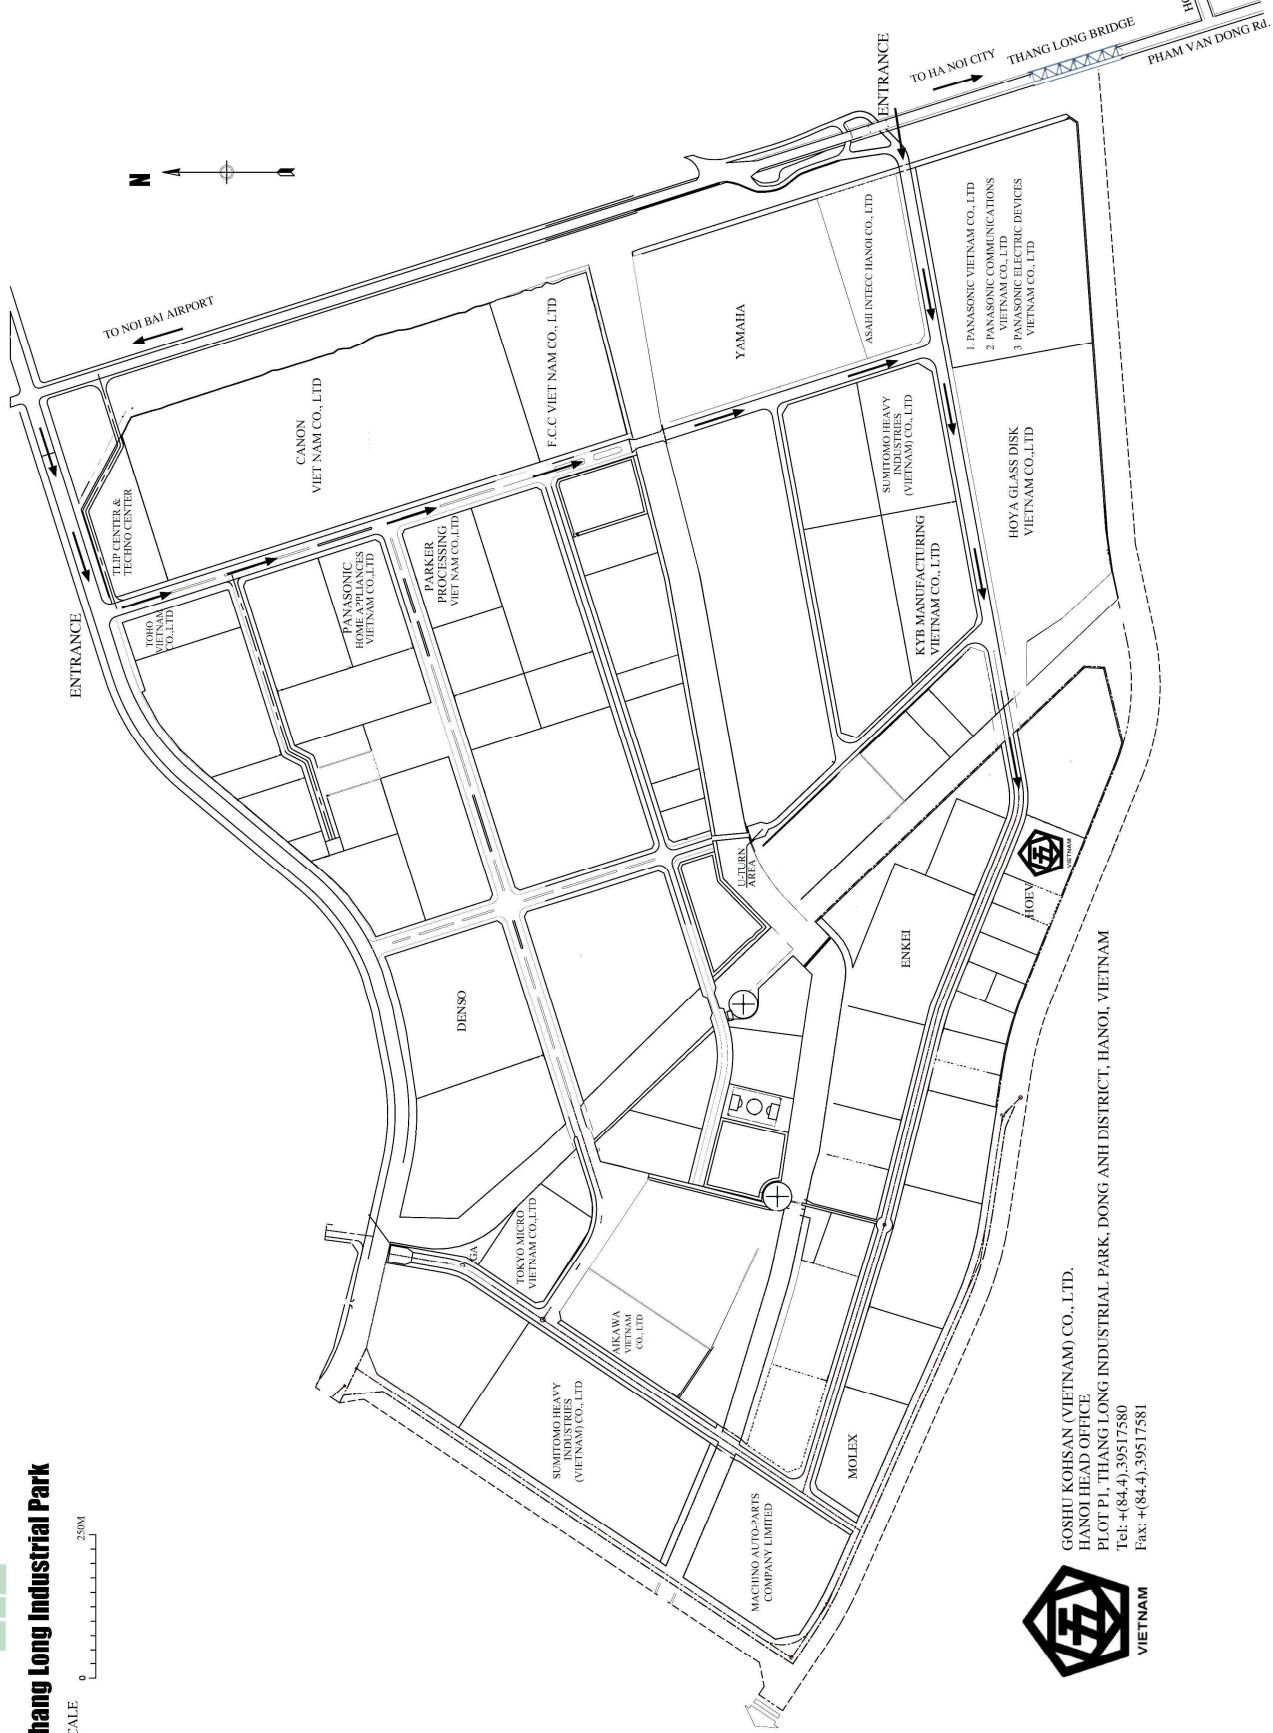

NOI BAI AIRPORT

GKCV MAP
HANOI HEAD OFFICE

Thang Long Industrial Park

SCALE 0 250M

GOSHU KOHSAN (VIETNAM) CO., LTD.
HANOI HEAD OFFICE
PLOT P1, THANG LONG INDUSTRIAL PARK, DONG ANH DISTRICT, HANOI, VIETNAM
Tel: +(84-4) 39517580
Fax: +(84-4) 39517581

VIETNAM

HANOI CITY